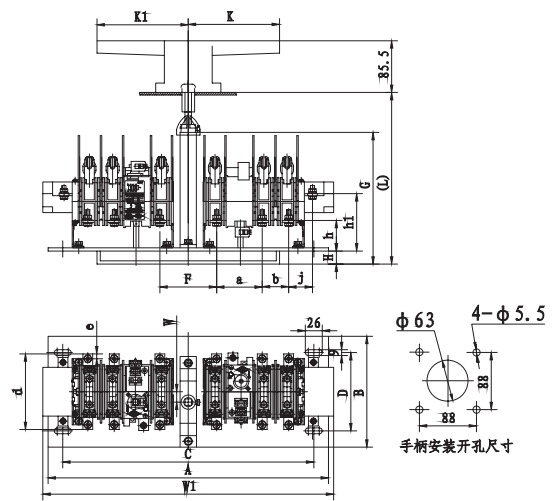

HSS、HAS、HPS 系列双投开关

HSS、HAS、HPS Switch-disconnector

■ 概述 Summary

HSS(QSS)、HAS(QAS)、HPS(QPS) 双投开关由规格型号相同的两台单投开关与具有联动机构的底板组装而成，其技术参数与其所组装的单投开关相同，符合IEC60947-3、GB14048.3标准。作为不频繁切换双电源回路的接通和分断及隔离之用。

当操动开关中心手柄使一台单投开关接通（断开）时，另一台单投开关就处于断开（接通）位置。也可以同时处于断开位置。

Series HSS(QSS)、HAS(QAS)、HPS(QPS) switch-disconnector are same transform switch Specification of two single-throw switch linkage backplane assembly from its technical parameters and its single-throw switch assembly in accordance with IEC60947-3, GB14048.3 standard. As frequent switching of dual power circuit making and breaking and isolation purposes. When the actuating switch center handle so that a single vote (disconnected) when the switch is turned on, the other single-throw switch is disconnected position. May be simultaneously in an open position.

HSS-63~800/3

HSS-63~800/3N、4

型号	A	B	C	D	F	G	H	L	a	b	d	e	h	h1	j	W	W1	K	K1
HSS-63、100、125	430	170	385	120	88	195	28	300	70	40.5	116	7.5	46.5	71	35	16 (中心线下方)	430	140	0
HSS-160					98						146	10	53	49	58.5				
HSS-200、250、400	630	190	585	130	102	265	28	390	107	65	162	12.5	49	49	56	24 (中心线下方)	630	200	0
HSS-630、800	910	265	860	180	295	275	0	355	87	87	272	20	64	44	112	26 (中心线上方)	1032	200	200