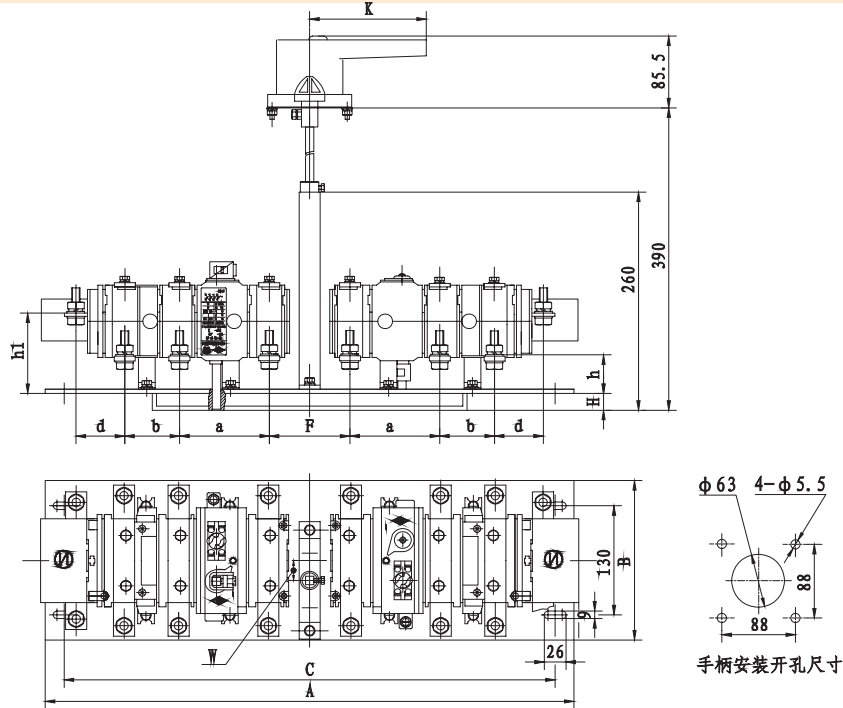

HSS、HAS、HPS 系列双投开关

HSS, HAS, HPS Switch-disconnector

HAS-125~630/3N、4