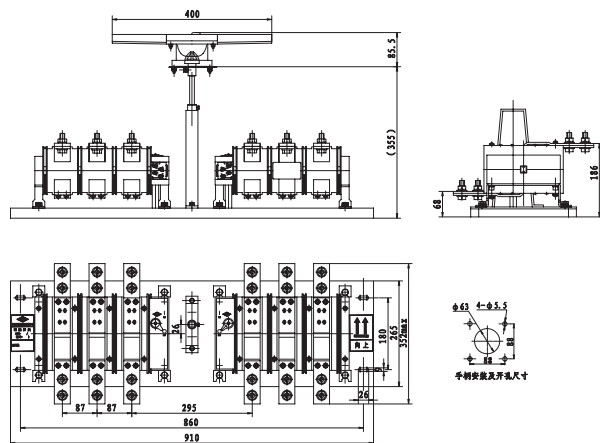

HSS、HAS、HPS 系列双投开关

HSS、HAS、HPS Switch-disconnector

HPS-1250、1600/4

HPS-1250、1600/3N