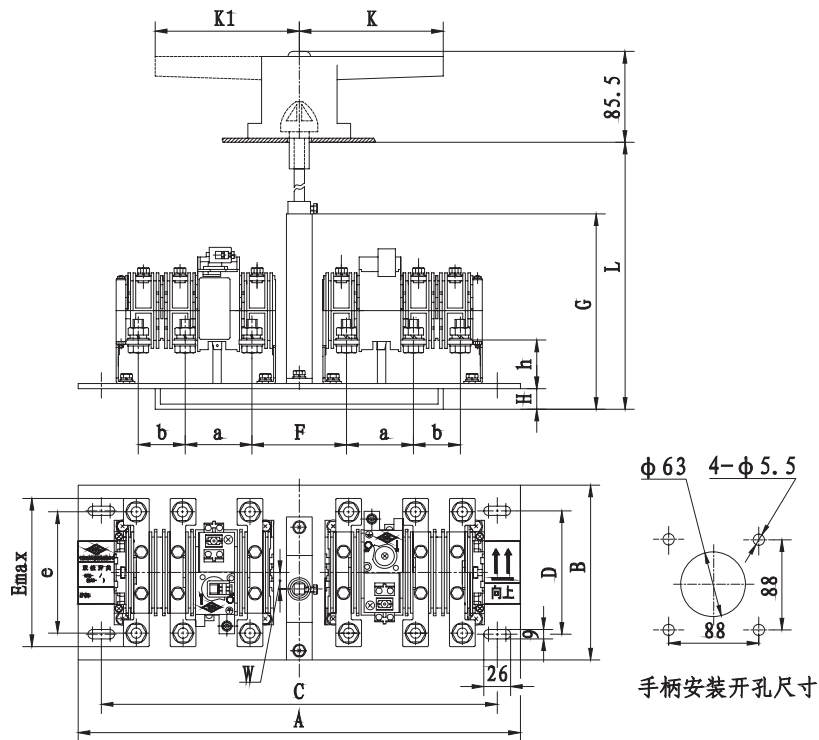

HSS、HAS、HPS 系列双投开关

HSS、HAS、HPS Switch-disconnector

■ 概述 Summary

HSS(QSS)、HAS(QAS)、HPS(QPS) 双投开关由规格型号相同的两台单投开关与具有联动机构的底板组装而成，其技术参数与其所组装的单投开关相同，符合IEC60947-3、GB14048.3标准。作为不频繁切换双电源回路的接通和分断及隔离之用。

当操动开关中心手柄使一台单投开关接通（断开）时，另一台单投开关就处于断开（接通）位置。也可以同时处于断开位置。

Series HSS(QSS)、HAS(QAS)、HPS(QPS) switch-disconnector are same transform switch Specification of two single-throw switch linkage backplane assembly from its technical parameters and its single-throw switch assembly in accordance with IEC60947-3, GB14048.3 standard. As frequent switching of dual power circuit making and breaking and isolation purposes. When the actuating switch center handle so that a single vote (disconnected) when the switch is turned on, the other single-throw switch is disconnected position. May be simultaneously in an open position.

HAS系列3极双投开关

型号	A	B	C	D	E	F	G	H	L	a	b	h	e	W	K	K1
HAS(QAS)-125/3																
HAS(QAS)-160/3	430	170	385	120	143	112	195	28	300	65	45.5	46	107	16	140	0
HAS(QAS)-200/3														(中心线下方)		
HAS(QAS)-400/3	630	190	585	130	180	241	265	28	390	107	65	49	155	24	200	0
HAS(QAS)-630/3														(中心线下方)		
HAS(QAS)-1000/3	910	265	860	180	352	295	275	0	355	87	87	44	230	26	200	200
														(中心线上方)		