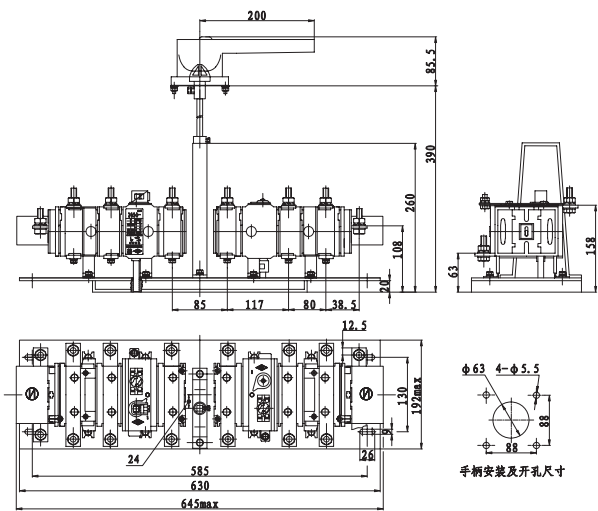

HSS、HAS、HPS 系列双投开关

HSS、HAS、HPS Switch-disconnector