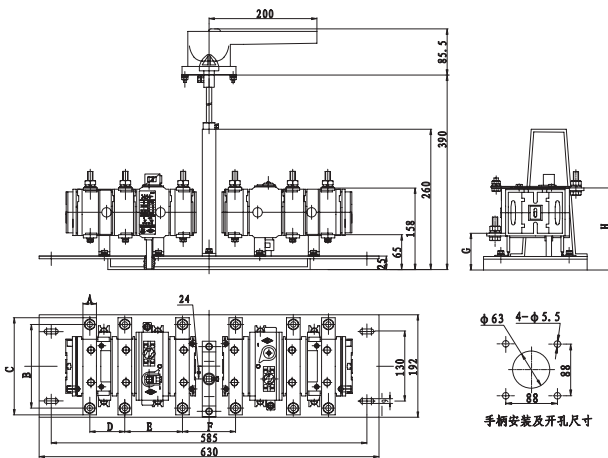

HPS-1000/3N、4

HPS-630、1000/3