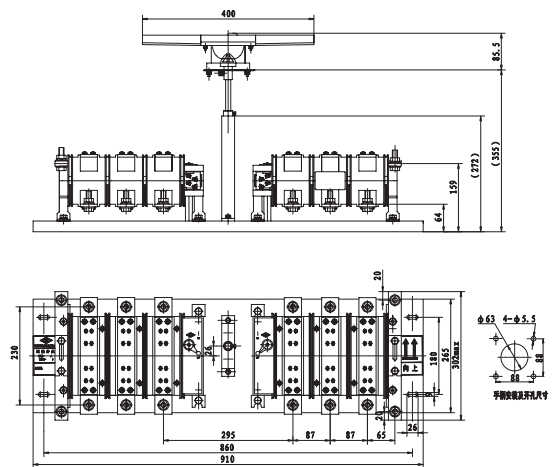

HPS-250/3N、4

HAS-1000/3N