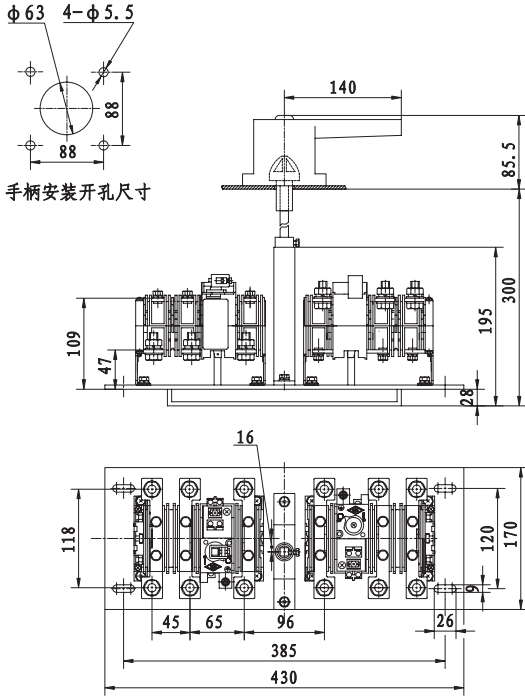

HSS、HAS、HPS 系列双投开关

HSS、HAS、HPS Switch-disconnector