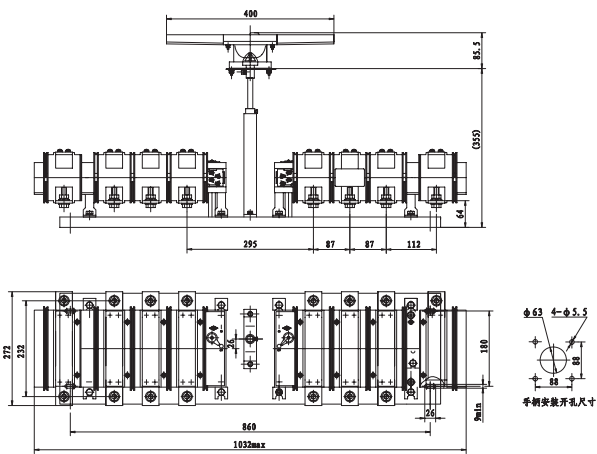

HPS-250/3

HAS-1000/4