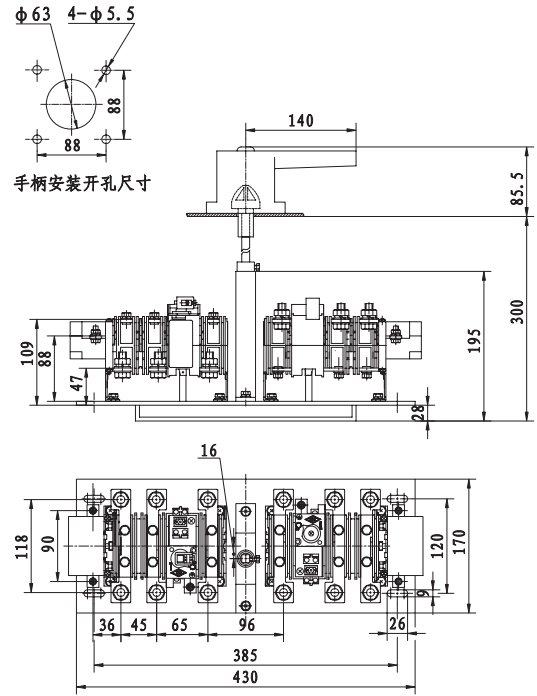

HSS、HAS、HPS 系列双投开关

HSS、HAS、HPS Switch-disconnector

HPS-630、1000/3

HPS-630/3N、4