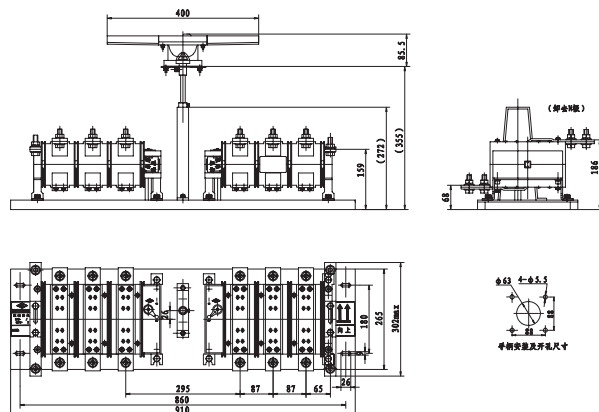

HPS-1250、1600/3N