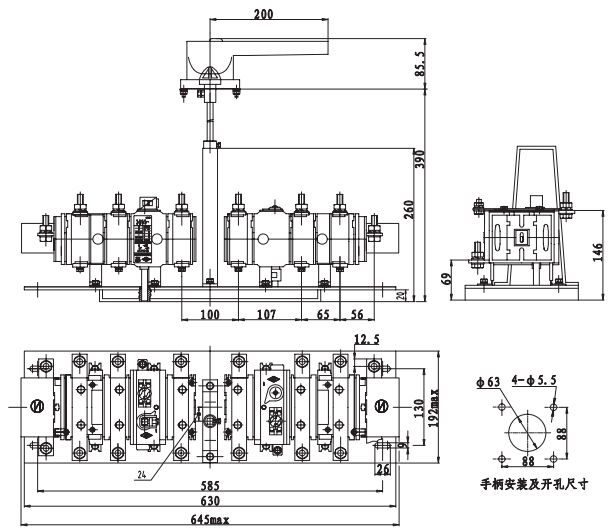

HPS-1250、1600/3

HPS-630/3N、4