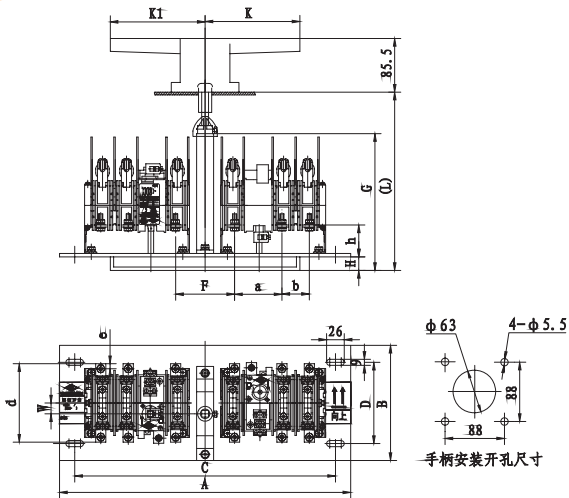

HSS、HAS、HPS 系列双投开关

HSS、HAS、HPS Switch-disconnector

HSS-63~800/3