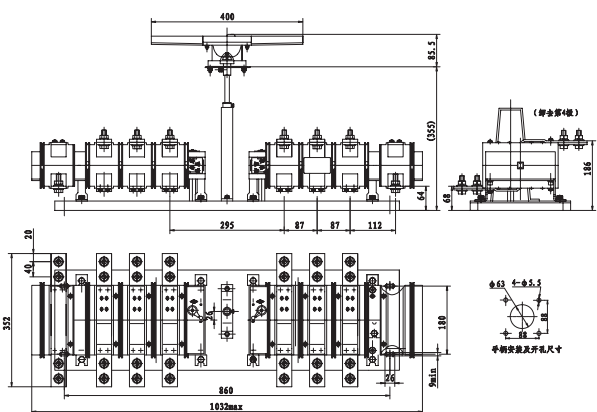

HPS-1250、1600/4